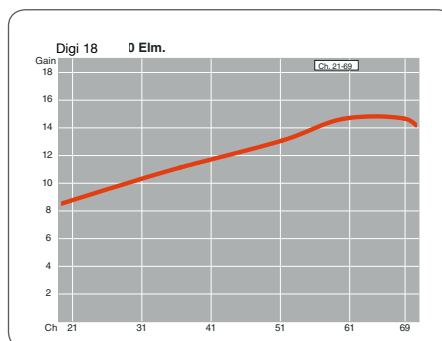

Digi 18 elem.