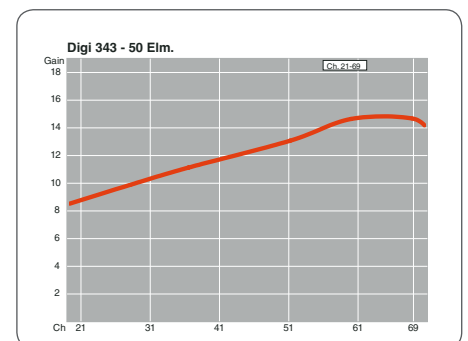

Digi 343 - 50 elem.