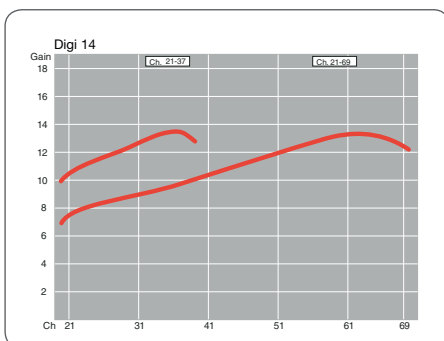

Digi 14 elem.